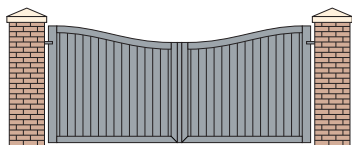

## Aluminium Gate Designs

- Can be swing opening or sliding. Additional pedestrian gates available.
- Can be supplied in any RAL colour, and in a variety of wood effects.
- Lower solid planks can be various widths and arranged vertically, horizontally or diagonally.
- Upper open vertical planks can be configured in a variety of space widths.
- Upper open top sections can be any height within the gate design.
- Can have additional bespoke elements included such as a house name (applied by water-jet engraving or on an additional acrylic plate).

**Closed Panel 1**

**Closed Panel 7**

**Closed Panel 7 Downswept**

**Closed Panel 4**

**Closed Panel 4 Downswept**

**Closed Panel 6**

Can be hung from oak or metal posts as well as brick/stone piers.

Oak posts