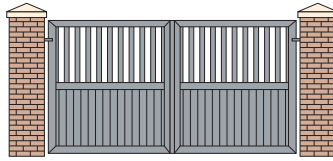

## Aluminium Gate Designs

- Can be swing opening or sliding. Additional pedestrian gates available.
- Can be supplied in any RAL colour, and in a variety of wood effects.
- Lower solid planks can be various widths and arranged vertically, horizontally or diagonally.
- Upper open vertical planks can be configured in a variety of space widths.
- Upper open top sections can be any height within the gate design.
- Can have additional bespoke elements included such as a house name (applied by water-jet engraving or on an additional acrylic plate).

**Closed Panel 1**

**Closed Panel 7**

**Closed Panel 7 Downswept**

**Closed Panel 4**

**Closed Panel 4 Downswept**

**Closed Panel 6**

Can be hung from oak or metal posts as well as brick/stone piers.

Oak posts

Metal posts

Brick piers

Closed Panel 3

Mixed Panel 1

Railing Panel

Mixed Panel 6 Downswept

Mixed Panel 1

Mixed Panel 1 Downswept