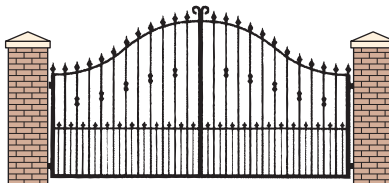

## Metal Gate Designs

- Can be swing opening or sliding. Additional pedestrian gates and railings available.
- Can be supplied in any RAL colour.
- Can have additional bespoke elements included such as a house name.

**Ashley Swing Top**

**Ashley Bow Top**

**Ashley Straight Top**

**Beaulieu**

**St Giles**

**Villa**

**Lamborne**

**Welford**