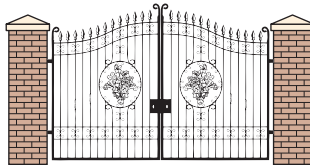

# Metal Gate Designs

Manor FT 1

Manor FT 2

Manor FT 3

Manor BT 2

Manor BT 3

Manor BT 4

Davlin Type 1