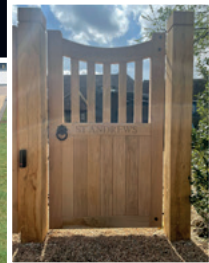

Why invest in an Automatic Gate from Autogate?

Many insurance companies look favourably on the added security of an automated gate system. Additionally the safety of pets and children is increased as you control the road access to your property.

A number of access control solutions can be incorporated into your automated gate system. Audio and video intercoms can be connected to your home, land-line or mobile phone. Keypad entry for visitors and remote controls for residents can be supplemented by timer controls and vehicle induction loops.

Various additional features can be added to ensure the safe, reliable operation of your gates. All supplied gate systems include a manual over-ride and emergency battery backup can be added, as well as photocells (infra-red beams) to avoid accidental gate closure on vehicles or other obstructions. Outdoor lighting, whether general, daylight sensitive or motion detecting are also popular with our customers.