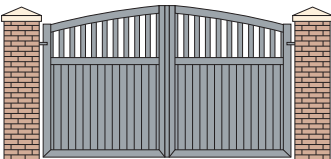

## Aluminium Gate Designs

- Can be swing opening or sliding. Additional pedestrian gates available.
- Can be supplied in any RAL colour, and in a variety of wood effects.
- Lower solid planks can be various widths and arranged vertically, horizontally or diagonally.
- Upper open vertical planks can be configured in a variety of space widths.
- Upper open top sections can be any height within the gate design.
- Can have additional bespoke elements included such as a house name (applied by water-jet engraving or on an additional acrylic plate).

**Closed Panel 1**

**Closed Panel 7**

**Closed Panel 7 Downswept**

**Closed Panel 4**

**Closed Panel 4 Downswept**

**Closed Panel 6**

Can be hung from oak or metal posts as well as brick/stone piers.

Oak posts

Metal posts

Brick piers

Closed Panel 3

Mixed Panel 1

Railing Panel

Mixed Panel 6 Downswept

Mixed Panel 1

Mixed Panel 1 Downswept