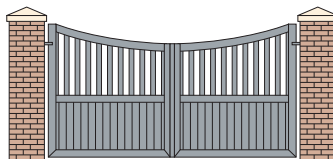

Mixed Panel 8 Downswept