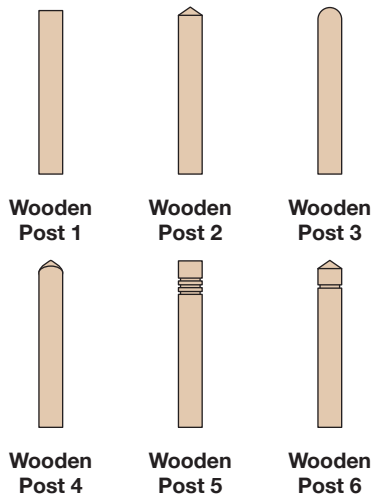

### Metal Framed Wooden Gates

Available in closed style or mixed panel designs, with or without decorative finials.

Cherwell

Peashore

Hardwick

Norton

## Oak Wood Posts

Available in a variety of widths from 150mm to 300mm. Can be stained, painted or varnished.