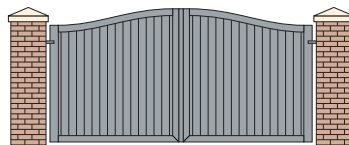

Closed Panel 7