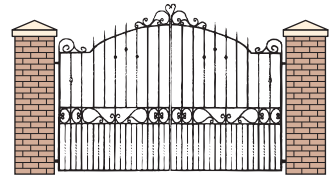

Metal Gate Designs

- Can be swing opening or sliding. Additional pedestrian gates and railings available.
- Can be supplied in any RAL colour.
- Can have additional bespoke elements included such as a house name.

Beaulieu