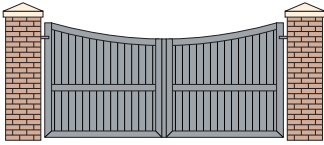

## Aluminium Gate Designs

- Can be swing opening or sliding. Additional pedestrian gates available.
- Can be supplied in any RAL colour, and in a variety of wood effects.
- Lower solid planks can be various widths and arranged vertically, horizontally or diagonally.
- Upper open vertical planks can be configured in a variety of space widths.
- Upper open top sections can be any height within the gate design.
- Can have additional bespoke elements included such as a house name (applied by water-jet engraving or on an additional acrylic plate).

**Closed Panel 1**

**Closed Panel 7**

**Closed Panel 7 Downswept**

**Closed Panel 4**

**Closed Panel 4 Downswept**

**Closed Panel 6**

Can be hung from oak or metal posts as well as brick/stone piers.

Oak posts

Metal posts

Brick piers

Closed Panel 3

Mixed Panel 1

Railing Panel

Mixed Panel 6 Downswept

Mixed Panel 1

Mixed Panel 1 Downswept