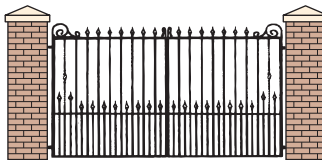

Ashley Straight Top