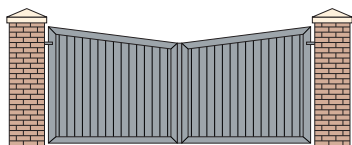

## Aluminium Gate Designs

- Can be swing opening or sliding. Additional pedestrian gates available.
- Can be supplied in any RAL colour, and in a variety of wood effects.
- Lower solid planks can be various widths and arranged vertically, horizontally or diagonally.
- Upper open vertical planks can be configured in a variety of space widths.
- Upper open top sections can be any height within the gate design.
- Can have additional bespoke elements included such as a house name (applied by water-jet engraving or on an additional acrylic plate).

**Closed Panel 1**

**Closed Panel 7**

**Closed Panel 7 Downswept**

**Closed Panel 4**

**Closed Panel 4 Downswept**

**Closed Panel 6**

Can be hung from oak or metal posts as well as brick/stone piers.

Oak posts

Metal posts

Brick piers

Closed Panel 3

Mixed Panel 1

Railing Panel

Mixed Panel 6 Downswept

Mixed Panel 1

Mixed Panel 1 Downswept