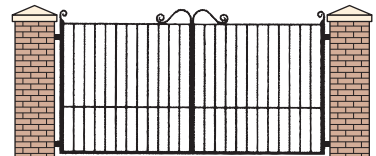

Metal Gate Designs

- Can be swing opening or sliding. Additional pedestrian gates and railings available.
- Can be supplied in any RAL colour.
- Can have additional bespoke elements included such as a house name.

Welford