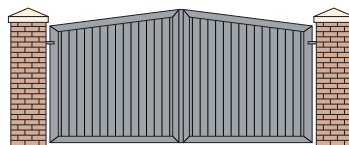

## Aluminium Gate Designs

- Can be swing opening or sliding. Additional pedestrian gates available.
- Can be supplied in any RAL colour, and in a variety of wood effects.
- Lower solid planks can be various widths and arranged vertically, horizontally or diagonally.
- Upper open vertical planks can be configured in a variety of space widths.
- Upper open top sections can be any height within the gate design.
- Can have additional bespoke elements included such as a house name (applied by water-jet engraving or on an additional acrylic plate).

**Closed Panel 1**

**Closed Panel 7**

**Closed Panel 7 Downswept**

**Closed Panel 4**

**Closed Panel 4 Downswept**

**Closed Panel 6**

Can be hung from oak or metal posts as well as brick/stone piers.

Oak posts