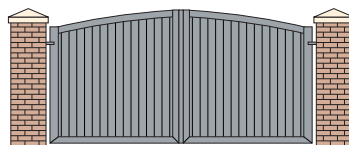

## Aluminium Gate Designs

- Can be swing opening or sliding. Additional pedestrian gates available.
- Can be supplied in any RAL colour, and in a variety of wood effects.
- Lower solid planks can be various widths and arranged vertically, horizontally or diagonally.
- Upper open vertical planks can be configured in a variety of space widths.
- Upper open top sections can be any height within the gate design.
- Can have additional bespoke elements included such as a house name (applied by water-jet engraving or on an additional acrylic plate).

**Closed Panel 1**

**Closed Panel 7**

**Closed Panel 7 Downswept**

**Closed Panel 4**

**Closed Panel 4 Downswept**

**Closed Panel 6**

Can be hung from oak or metal posts as well as brick/stone piers.

Oak posts

Metal posts

Brick piers

Closed Panel 3

Mixed Panel 1

Railing Panel

Mixed Panel 6 Downswept

Mixed Panel 1

Mixed Panel 1 Downswept