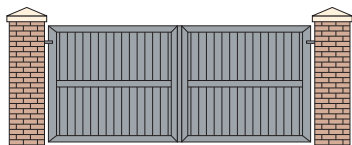

## Aluminium Gate Designs

- Can be swing opening or sliding. Additional pedestrian gates available.
- Can be supplied in any RAL colour, and in a variety of wood effects.
- Lower solid planks can be various widths and arranged vertically, horizontally or diagonally.
- Upper open vertical planks can be configured in a variety of space widths.
- Upper open top sections can be any height within the gate design.
- Can have additional bespoke elements included such as a house name (applied by water-jet engraving or on an additional acrylic plate).