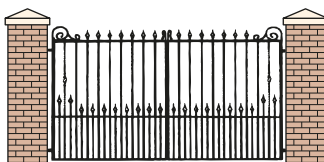

Ashley Straight Top