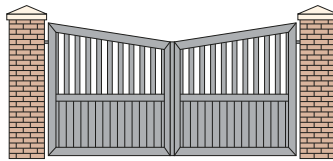

## Aluminium Gate Designs

- Can be swing opening or sliding. Additional pedestrian gates available.
- Can be supplied in any RAL colour, and in a variety of wood effects.
- Lower solid planks can be various widths and arranged vertically, horizontally or diagonally.
- Upper open vertical planks can be configured in a variety of space widths.
- Upper open top sections can be any height within the gate design.
- Can have additional bespoke elements included such as a house name (applied by water-jet engraving or on an additional acrylic plate).

**Closed Panel 1**

**Closed Panel 7**

**Closed Panel 7 Downswept**

**Closed Panel 4**

**Closed Panel 4 Downswept**

**Closed Panel 6**

Can be hung from oak or metal posts as well as brick/stone piers.

Oak posts

Metal posts

Brick piers

Closed Panel 3

Mixed Panel 1

Railing Panel

Mixed Panel 6 Downswept

Mixed Panel 1

Mixed Panel 1 Downswept