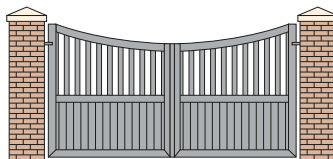

Mixed Panel 8 Downswept