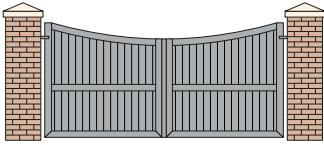

## Aluminium Gate Designs

- Can be swing opening or sliding. Additional pedestrian gates available.
- Can be supplied in any RAL colour, and in a variety of wood effects.
- Lower solid planks can be various widths and arranged vertically, horizontally or diagonally.
- Upper open vertical planks can be configured in a variety of space widths.
- Upper open top sections can be any height within the gate design.
- Can have additional bespoke elements included such as a house name (applied by water-jet engraving or on an additional acrylic plate).

**Closed Panel 1**

**Closed Panel 7**

**Closed Panel 7 Downswept**

**Closed Panel 4**

**Closed Panel 4 Downswept**

**Closed Panel 6**

Can be hung from oak or metal posts as well as brick/stone piers.

Oak posts

Metal posts

Brick piers

Closed Panel 3

Mixed Panel 1

Railing Panel

Mixed Panel 6 Downswept

Mixed Panel 1

Mixed Panel 1 Downswept