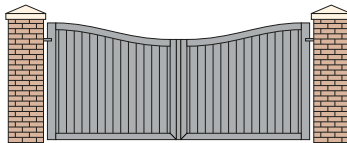

## Aluminium Gate Designs

- Can be swing opening or sliding. Additional pedestrian gates available.
- Can be supplied in any RAL colour, and in a variety of wood effects.
- Lower solid planks can be various widths and arranged vertically, horizontally or diagonally.
- Upper open vertical planks can be configured in a variety of space widths.
- Upper open top sections can be any height within the gate design.
- Can have additional bespoke elements included such as a house name (applied by water-jet engraving or on an additional acrylic plate).

**Closed Panel 1**

**Closed Panel 7**

**Closed Panel 7 Downswept**

**Closed Panel 4**

**Closed Panel 4 Downswept**

**Closed Panel 6**

Can be hung from oak or metal posts as well as brick/stone piers.

Oak posts