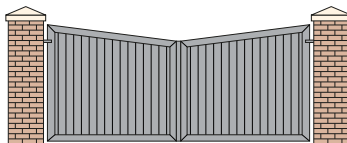

## Aluminium Gate Designs

- Can be swing opening or sliding. Additional pedestrian gates available.
- Can be supplied in any RAL colour, and in a variety of wood effects.
- Lower solid planks can be various widths and arranged vertically, horizontally or diagonally.
- Upper open vertical planks can be configured in a variety of space widths.
- Upper open top sections can be any height within the gate design.
- Can have additional bespoke elements included such as a house name (applied by water-jet engraving or on an additional acrylic plate).

**Closed Panel 1**

**Closed Panel 7**

**Closed Panel 7 Downswept**

**Closed Panel 4**

**Closed Panel 4 Downswept**

**Closed Panel 6**

Can be hung from oak or metal posts as well as brick/stone piers.

Oak posts

Metal posts

Brick piers

Closed Panel 3

Mixed Panel 1

Railing Panel

Mixed Panel 6 Downswept

Mixed Panel 1

Mixed Panel 1 Downswept