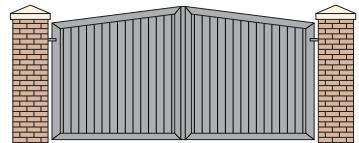

## Aluminium Gate Designs

- Can be swing opening or sliding. Additional pedestrian gates available.
- Can be supplied in any RAL colour, and in a variety of wood effects.
- Lower solid planks can be various widths and arranged vertically, horizontally or diagonally.
- Upper open vertical planks can be configured in a variety of space widths.
- Upper open top sections can be any height within the gate design.
- Can have additional bespoke elements included such as a house name (applied by water-jet engraving or on an additional acrylic plate).

**Closed Panel 1**

**Closed Panel 7**

**Closed Panel 7 Downswept**

**Closed Panel 4**

**Closed Panel 4 Downswept**

**Closed Panel 6**

Can be hung from oak or metal posts as well as brick/stone piers.

Oak posts