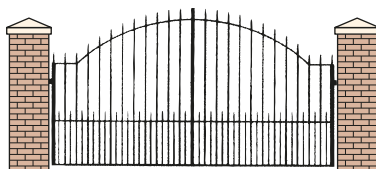

Metal Gate Designs

- Can be swing opening or sliding. Additional pedestrian gates and railings available.
- Can be supplied in any RAL colour.
- Can have additional bespoke elements included such as a house name.

Shefford