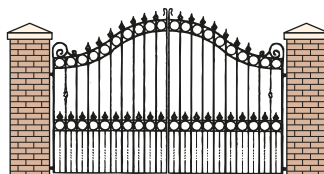

Metal Gate Designs

- Can be swing opening or sliding. Additional pedestrian gates and railings available.
- Can be supplied in any RAL colour.
- Can have additional bespoke elements included such as a house name.

Villa