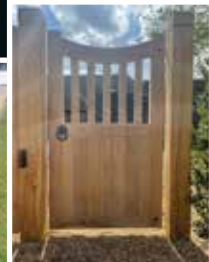

Why invest in an Automatic Gate from Autogate?

Many insurance companies look favourably on the added security of an automated gate system. Additionally the safety of pets and children is increased as you control the road access to your property.

A number of access control solutions can be incorporated into your automated gate system. Audio and video intercoms can be connected to your home, land-line or mobile phone. Keypad entry for visitors and remote controls for residents can be supplemented by timer controls and vehicle induction loops.

Various additional features can be added to ensure the safe, reliable operation of your gates. All supplied gate systems include a manual over-ride and emergency battery backup can be added, as well as photocells (infra-red beams) to avoid accidental gate closure on vehicles or other obstructions. Outdoor lighting, whether general, daylight sensitive or motion detecting are also popular with our customers.