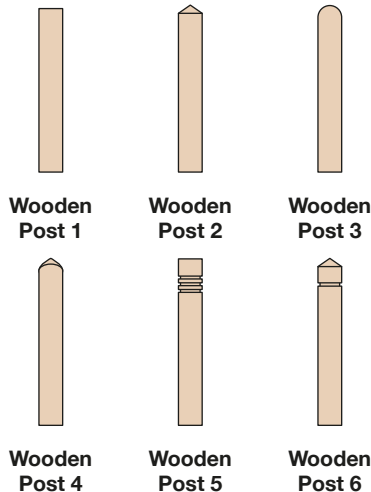

### Metal Framed Wooden Gates

Available in closed style or mixed panel designs, with or without decorative finials.

Cherwell

Peashore

Hardwick

Norton

## Oak Wood Posts

Available in a variety of widths from 150mm to 300mm. Can be stained, painted or varnished.