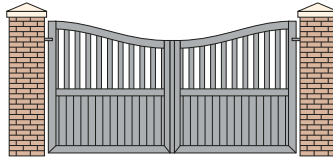

## Aluminium Gate Designs

- Can be swing opening or sliding. Additional pedestrian gates available.
- Can be supplied in any RAL colour, and in a variety of wood effects.
- Lower solid planks can be various widths and arranged vertically, horizontally or diagonally.
- Upper open vertical planks can be configured in a variety of space widths.
- Upper open top sections can be any height within the gate design.
- Can have additional bespoke elements included such as a house name (applied by water-jet engraving or on an additional acrylic plate).

**Closed Panel 1**

**Closed Panel 7**

**Closed Panel 7 Downswept**

**Closed Panel 4**

**Closed Panel 4 Downswept**

**Closed Panel 6**

Can be hung from oak or metal posts as well as brick/stone piers.

Oak posts

Metal posts

Brick piers

Closed Panel 3

Mixed Panel 1

Railing Panel

Mixed Panel 6 Downswept

Mixed Panel 1

Mixed Panel 1 Downswept