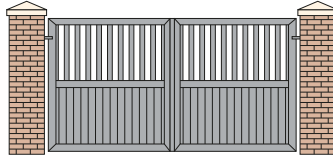

## Aluminium Gate Designs

- Can be swing opening or sliding. Additional pedestrian gates available.
- Can be supplied in any RAL colour, and in a variety of wood effects.
- Lower solid planks can be various widths and arranged vertically, horizontally or diagonally.
- Upper open vertical planks can be configured in a variety of space widths.
- Upper open top sections can be any height within the gate design.
- Can have additional bespoke elements included such as a house name (applied by water-jet engraving or on an additional acrylic plate).

**Closed Panel 1**

**Closed Panel 7**

**Closed Panel 7 Downswept**

**Closed Panel 4**

**Closed Panel 4 Downswept**

**Closed Panel 6**

Can be hung from oak or metal posts as well as brick/stone piers.

Oak posts

Metal posts

Brick piers

Closed Panel 3

Mixed Panel 1

Railing Panel

Mixed Panel 6 Downswept

Mixed Panel 1

Mixed Panel 1 Downswept