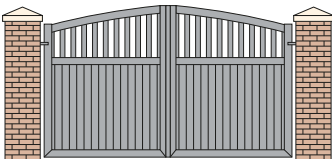

## Aluminium Gate Designs

- Can be swing opening or sliding. Additional pedestrian gates available.
- Can be supplied in any RAL colour, and in a variety of wood effects.
- Lower solid planks can be various widths and arranged vertically, horizontally or diagonally.
- Upper open vertical planks can be configured in a variety of space widths.
- Upper open top sections can be any height within the gate design.
- Can have additional bespoke elements included such as a house name (applied by water-jet engraving or on an additional acrylic plate).

**Closed Panel 1**

**Closed Panel 7**

**Closed Panel 7 Downswept**

**Closed Panel 4**

**Closed Panel 4 Downswept**

**Closed Panel 6**

Can be hung from oak or metal posts as well as brick/stone piers.

Oak posts

Metal posts

Brick piers

Closed Panel 3

Mixed Panel 1

Railing Panel

Mixed Panel 6 Downswept

Mixed Panel 1

Mixed Panel 1 Downswept