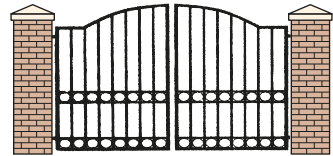

# Metal Gate Designs

Manor FT 1

Manor FT 2

Manor FT 3

Manor BT 2

Manor BT 3

Manor BT 4

Davlin Type 1