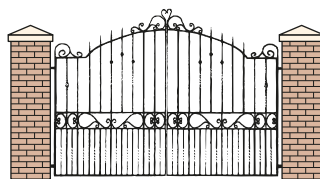

Metal Gate Designs

- Can be swing opening or sliding. Additional pedestrian gates and railings available.
- Can be supplied in any RAL colour.
- Can have additional bespoke elements included such as a house name.

Beaulieu