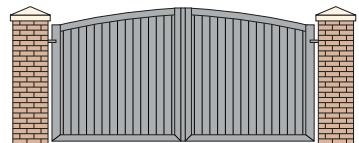

## Aluminium Gate Designs

- Can be swing opening or sliding. Additional pedestrian gates available.
- Can be supplied in any RAL colour, and in a variety of wood effects.
- Lower solid planks can be various widths and arranged vertically, horizontally or diagonally.
- Upper open vertical planks can be configured in a variety of space widths.
- Upper open top sections can be any height within the gate design.
- Can have additional bespoke elements included such as a house name (applied by water-jet engraving or on an additional acrylic plate).

**Closed Panel 1**

**Closed Panel 7**

**Closed Panel 7 Downswept**

**Closed Panel 4**

**Closed Panel 4 Downswept**

**Closed Panel 6**

Can be hung from oak or metal posts as well as brick/stone piers.

Oak posts

Metal posts

Brick piers

Closed Panel 3

Mixed Panel 1

Railing Panel

Mixed Panel 6 Downswept

Mixed Panel 1

Mixed Panel 1 Downswept