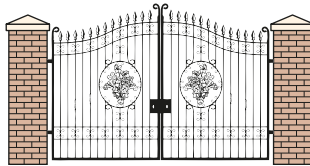

# Metal Gate Designs

Manor FT 1

Manor FT 2

Manor FT 3

Manor BT 2

Manor BT 3

Manor BT 4

Davlin Type 1