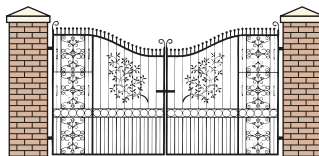

Davlin Type 3