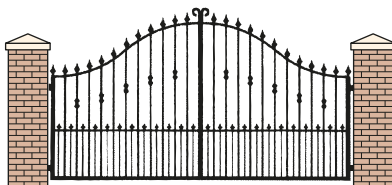

Metal Gate Designs

- Can be swing opening or sliding. Additional pedestrian gates and railings available.
- Can be supplied in any RAL colour.
- Can have additional bespoke elements included such as a house name.

Lamborne