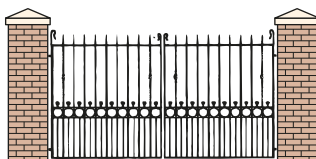

Metal Gate Designs

- Can be swing opening or sliding. Additional pedestrian gates and railings available.
- Can be supplied in any RAL colour.
- Can have additional bespoke elements included such as a house name.

St Giles