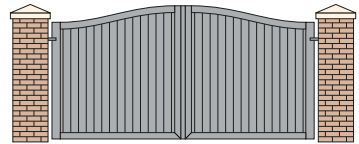

Closed Panel 7