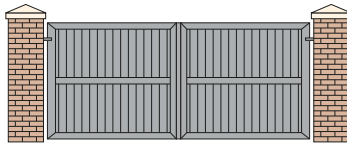

## Aluminium Gate Designs

- Can be swing opening or sliding. Additional pedestrian gates available.
- Can be supplied in any RAL colour, and in a variety of wood effects.
- Lower solid planks can be various widths and arranged vertically, horizontally or diagonally.
- Upper open vertical planks can be configured in a variety of space widths.
- Upper open top sections can be any height within the gate design.
- Can have additional bespoke elements included such as a house name (applied by water-jet engraving or on an additional acrylic plate).